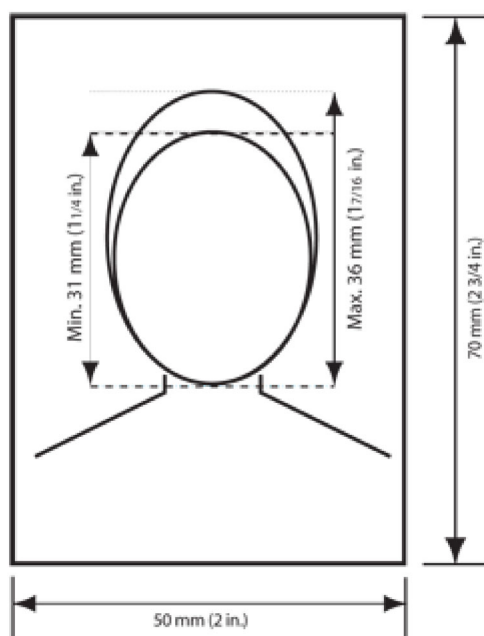

## Photograph and head size specifications

- The face must be square to the camera with a neutral expression, neither frowning nor smiling, with the mouth closed.
- If the photographs do not meet the specifications, you will have to provide new photographs before your application can be processed.

## Photograph and head size specifications

- The frame size must be 50 mm x 70 mm (2" x 2 3/4").

- The photographs must show the full front view of the head, with the face in the middle of the photograph, and include the top of the shoulders.
- The size of the head, from chin to crown, must be between 31 mm (1 1/4") and 36 mm (1 7/16").
- Crown means the top of the head or (if obscured by hair or a head covering) where the top of the head or skull would be if it could be seen.
- If the photographs do not meet the specifications, you will have to provide new photographs before your application can be processed.